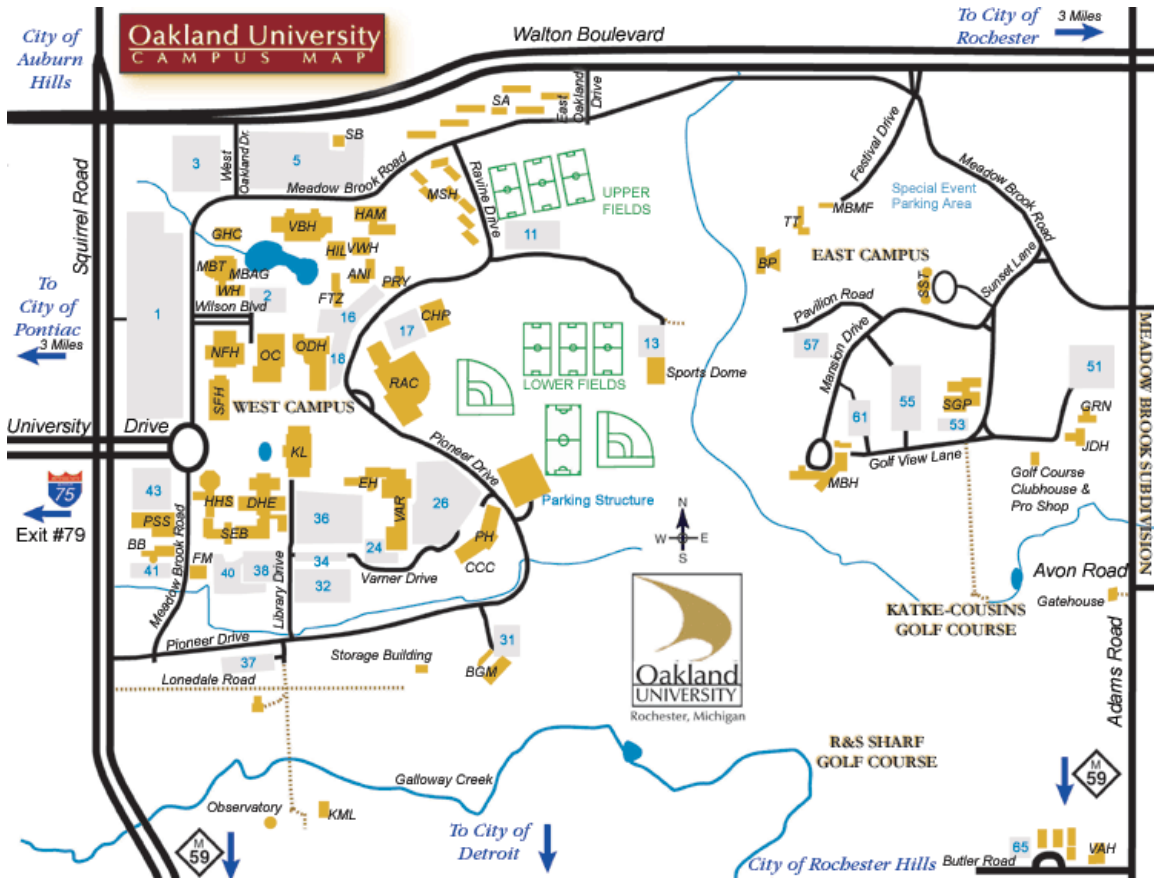

Meet/Location:

MI Open
February 12-14, 2010 (Same weekend as WMSL A meet)
Oakland University
2200 N. Squirrel Rd., Rochester, MI 48309

Eligibility:

This meet is the same weekend as the WMSL A Meet
11&Overs with qualifying times can swim at the MI Open
Saturday and Sunday
10&Unders with qualifying times can swim at the MI Open
on Sunday
A list of qualifiers is posted on our website under the sign-
up portion of the MI Open

SUNDAY EVENING

OPEN Championship Finals 1-8th; Consolation Finals 9-16th; Bonus Finals 17-24th

WARM-UPS - 5:00 p.m.; EVENTS - 6:00 p.m.

ALL relays in finals

Recreation and Athletics Center

The best way to access the Recreation Center is to enter the Oakland University Campus from Squirrel Road onto Pioneer Road. The Pioneer Road entrance is just south of the junction of Squirrel and University. It winds through campus directly to the Recreation Center (RAC) and parking areas. If heading south on Squirrel Road, turn left onto Pioneer Road and if heading north, turn right. If coming from Rte #75 off the University Road exit, head east on University, right on Squirrel and left on Pioneer Road.